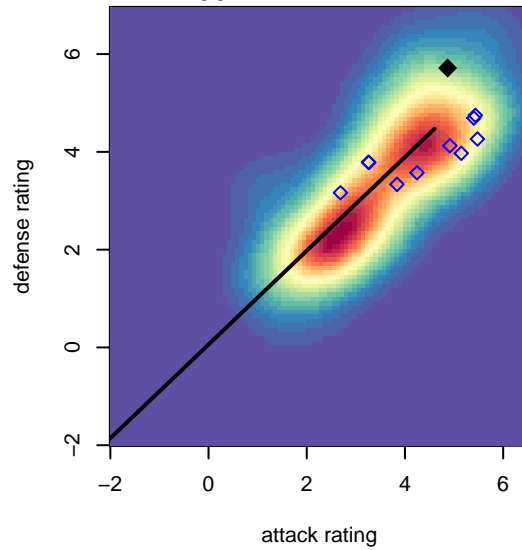

La Morinda United Navy G00

, CAN
 G00 total strength=2327
 attack=130.26 defense=303.27

alt names used:

LAMORINDA SC LAMORINDA UNITED 00 NA
 LAMORINDA SC UNITED 00 NAVY GIRLS (C/
 LAMORINDA SC LAMORINDA UNITED 00 NA

Venues played:

2016 Surf Cup Super White U17
 2016 FWRL CAN At Large U17
 2016 Surf College Showcase Super Black U17

**attack and defense variance (black dot)
relative to other teams
and top 10 in region**

**attack and defense rating
relative to others at age
and all opponents in last 13 months**

**attack and defense rating
relative to others at age
and all opponents in last 13 months**

Performance relative to 13 month average

Performance relative to 13 month average

Distribution of opponents
 Red = Lose zone, Blue = Win zone, Green = Even
 Black line separates win/lose zones

lot. A=Neither has attack advantage, B=Opponent has both attack and defense advantage, C=Opponent has both attack and defense disadvantage, D=Both have