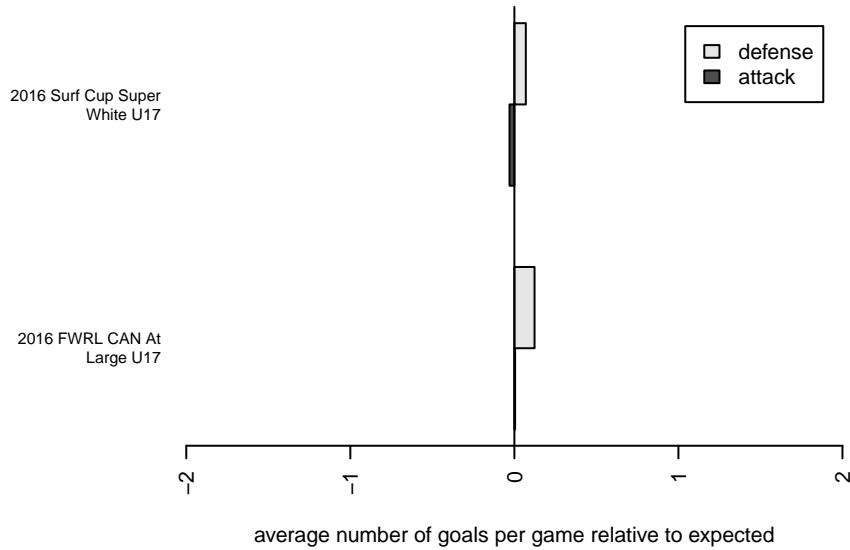

La Morinda United Navy G00

, CAN
 G00 total strength=2327
 attack=130.26 defense=303.27

alt names used:

LAMORINDA SC LAMORINDA UNITED 00 NA
 LAMORINDA SC UNITED 00 NAVY GIRLS (C/
 LAMORINDA SC LAMORINDA UNITED 00 NA

Venues played:

2016 Surf Cup Super White U17
 2016 FWRL CAN At Large U17
 2016 Surf College Showcase Super Black U17

**attack and defense variance (black dot)
relative to other teams
and top 10 in region**

**attack and defense rating
relative to others at age
and all opponents in last 13 months**

**attack and defense rating
relative to others at age
and all opponents in last 13 months**

Performance relative to 13 month average

Performance relative to 13 month average

Distribution of opponents
 Red = Lose zone, Blue = Win zone, Green = Even
 Black line separates win/lose zones

lot. A=Neither has attack advantage, B=Opponent has both attack and defense advantage, C=Opponent has both attack and defense disadvantage, D=Both have