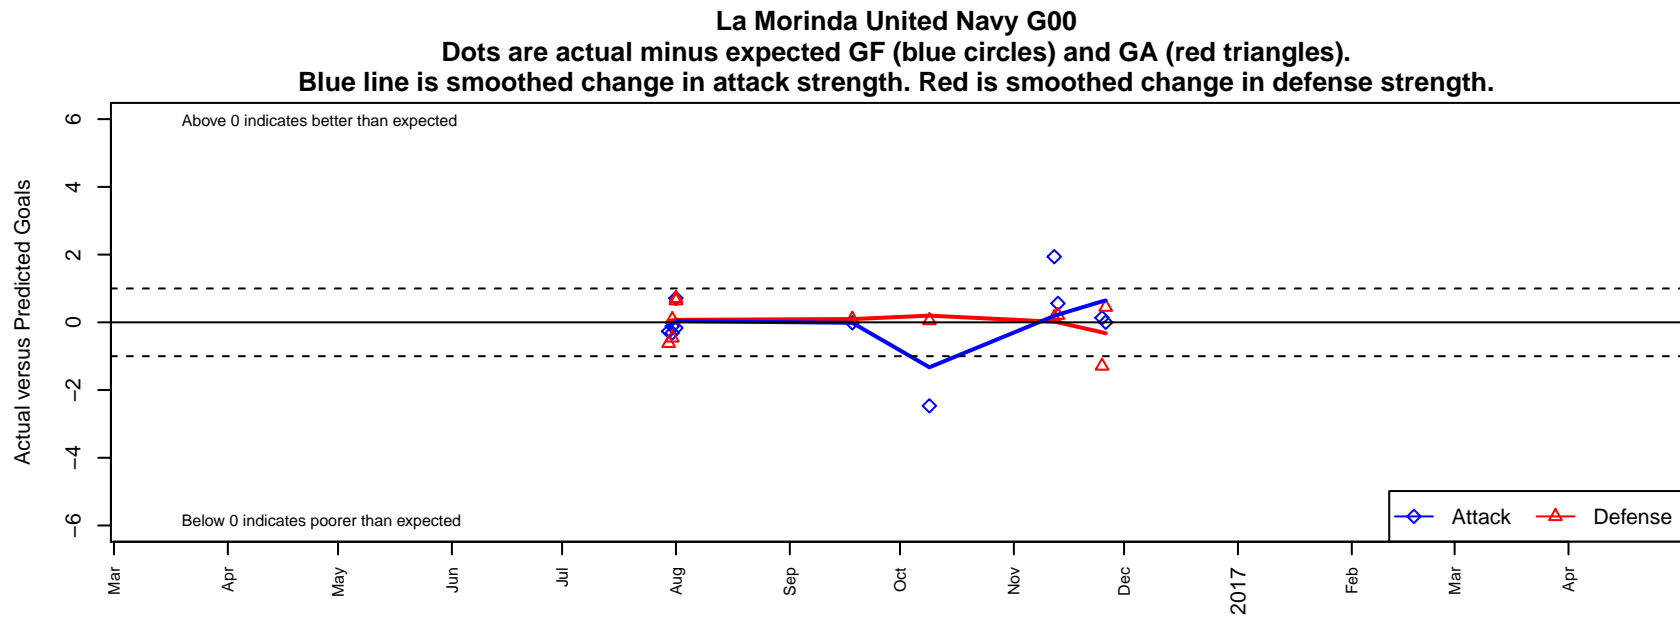

La Morinda United Navy G00

, CAN
 G00 total strength=2327
 attack=130.26 defense=303.27

alt names used:

LAMORINDA SC LAMORINDA UNITED 00 NA
 LAMORINDA SC UNITED 00 NAVY GIRLS (C/
 LAMORINDA SC LAMORINDA UNITED 00 NA

Venues played:

2016 Surf Cup Super White U17
 2016 FWRL CAN At Large U17
 2016 Surf College Showcase Super Black U17

**attack and defense variance (black dot)
relative to other teams
and top 10 in region**

**attack and defense rating
relative to others at age
and all opponents in last 13 months**

**attack and defense rating
relative to others at age
and all opponents in last 13 months**

Performance relative to 13 month average

Performance relative to 13 month average

Distribution of opponents
 Red = Lose zone, Blue = Win zone, Green = Even
 Black line separates win/lose zones

lot. A=Neither has attack advantage, B=Opponent has both attack and defense advantage, C=Opponent has both attack and defense disadvantage, D=Both have