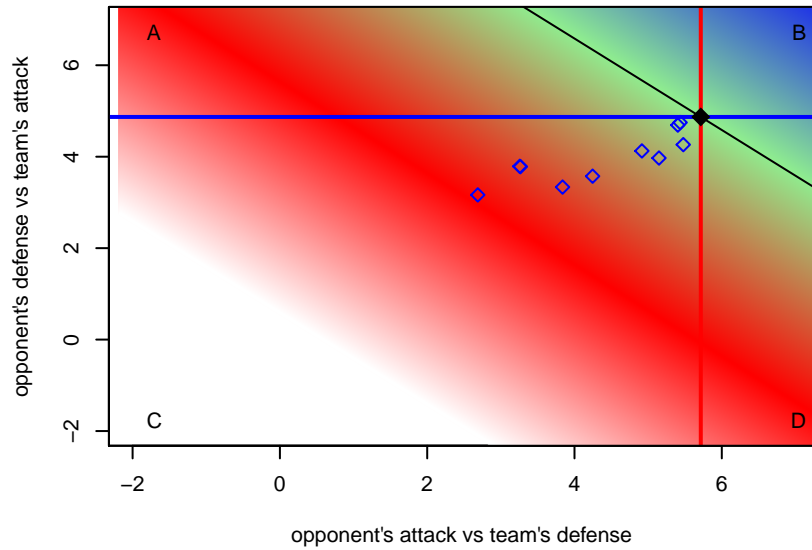

Venues played:

2016 Surf Cup Super White U17
 2016 FWRL CAN At Large U17
 2016 Surf College Showcase Super Black U17

**attack and defense variance (black dot)
relative to other teams
and top 10 in region**

**attack and defense rating
relative to others at age
and all opponents in last 13 months**

**attack and defense rating
relative to others at age
and all opponents in last 13 months**

Performance relative to 13 month average

Performance relative to 13 month average

Distribution of opponents
 Red = Lose zone, Blue = Win zone, Green = Even
 Black line separates win/lose zones

lot. A=Neither has attack advantage, B=Opponent has both attack and defense advantage, C=Opponent has both attack and defense disadvantage, D=Both have