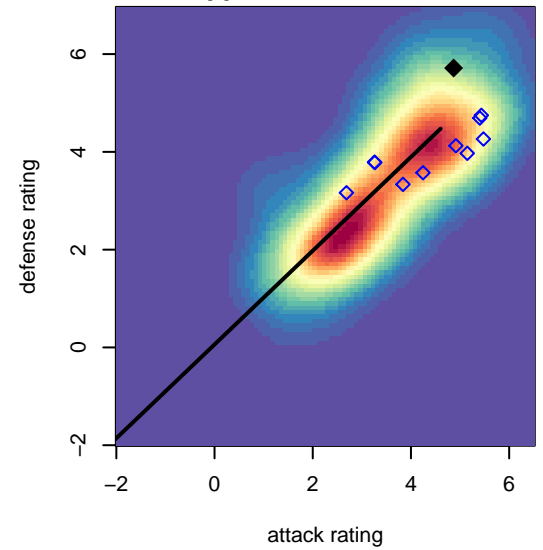

Venues played:

2016 Surf Cup Super White U17
 2016 FWRL CAN At Large U17
 2016 Surf College Showcase Super Black U17

**attack and defense variance (black dot)
relative to other teams
and top 10 in region**

**attack and defense rating
relative to others at age
and all opponents in last 13 months**

**attack and defense rating
relative to others at age
and all opponents in last 13 months**

Performance relative to 13 month average

Performance relative to 13 month average

Distribution of opponents
 Red = Lose zone, Blue = Win zone, Green = Even
 Black line separates win/lose zones

lot. A=Neither has attack advantage, B=Opponent has both attack and defense advantage, C=Opponent has both attack and defense disadvantage, D=Both have