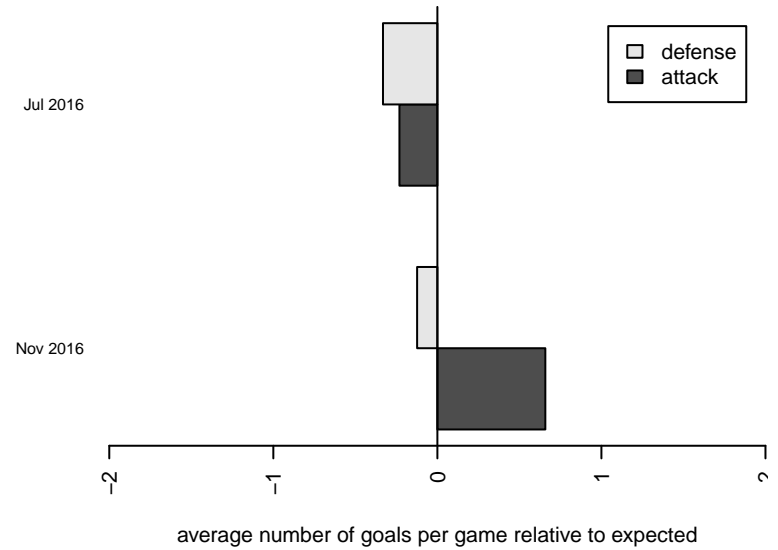

Venues played:

2016 Surf Cup Super White U17
 2016 FWRL CAN At Large U17
 2016 Surf College Showcase Super Black U17

**attack and defense variance (black dot)
relative to other teams
and top 10 in region**

**attack and defense rating
relative to others at age
and all opponents in last 13 months**

**attack and defense rating
relative to others at age
and all opponents in last 13 months**

Performance relative to 13 month average

Performance relative to 13 month average

Distribution of opponents
 Red = Lose zone, Blue = Win zone, Green = Even
 Black line separates win/lose zones

lot. A=Neither has attack advantage, B=Opponent has both attack and defense advantage, C=Opponent has both attack and defense disadvantage, D=Both have