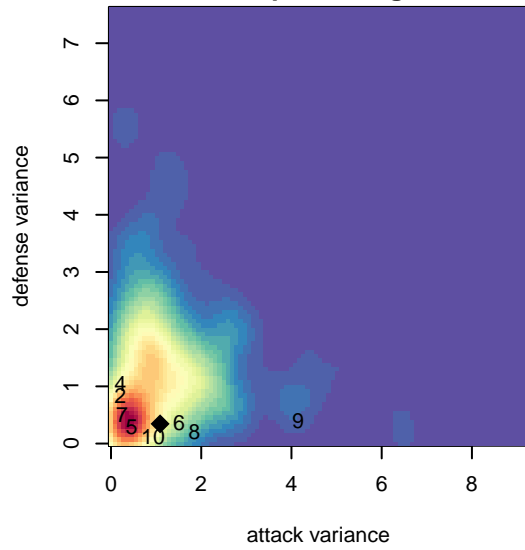

La Morinda United Navy G00

, CAN
 G00 total strength=2327
 attack=130.26 defense=303.27

alt names used:

LAMORINDA SC LAMORINDA UNITED 00 NA
 LAMORINDA SC UNITED 00 NAVY GIRLS (C/
 LAMORINDA SC LAMORINDA UNITED 00 NA

Venues played:

2016 Surf Cup Super White U17
 2016 FWRL CAN At Large U17
 2016 Surf College Showcase Super Black U17

**attack and defense variance (black dot)
relative to other teams
and top 10 in region**

Performance relative to 13 month average

Distribution of opponents
 Red = Lose zone, Blue = Win zone, Green = Even
 Black line separates win/lose zones

lot. A=Neither has attack advantage, B=Opponent has both attack and defense advantage, C=Opponent has both attack and defense disadvantage, D=Both have